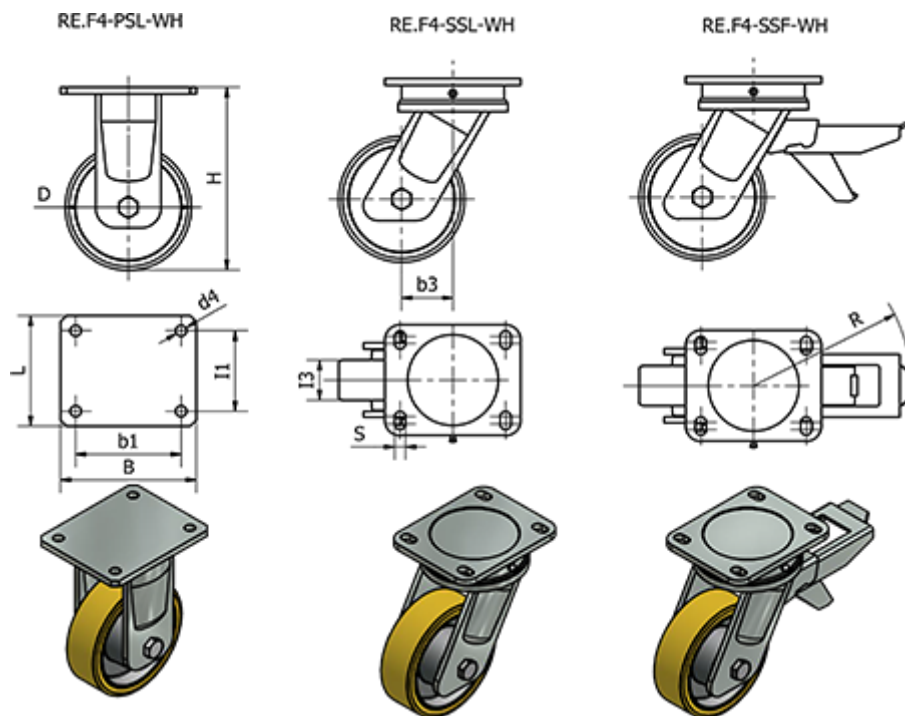

Article number: 2314541467

Description: E+G Cast iron wheel 541467  
RE.F4-200-PSL-WH - Fixed plate

## Measures

B	= 135	I1	= 80
b1	= 105	I3	= 50
b3	= 70	L	= 110
Code	= 541467	R	= 157
D	= 200	Rolling resistance (N)	= 3800
d4	= 11	s	= -
Dynamic carrying capacity (N)	= 9000	Type	= RE.F4-200-PSL-WH
H	= 252	Weight (g)	= 6770